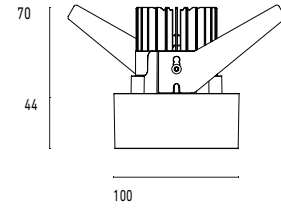

101 10 000221.022

Model

Name	Mono 100 Type 2 Recessed Downlighter
Finish	Structured Black
Area	Indoor

System

Power (Luminaire)	24W
Power (System)	27W
Voltage	240V-AC
Optics	Rotationally Symmetrical Direct 15°
Colour Temperature	3000°K
Luminous Flux	1781lm
TM30	Rf95 Rg103
CRI	Ra98
Lumen Maintenance	L90 B10 50000hrs
Chromaticity	<3 McAdam Step Ellipse
Articulation	Fixed
Cut-Out	
Ingress Protection	IP44
Control Device	Remote Phase DIM (Included)
Class	III